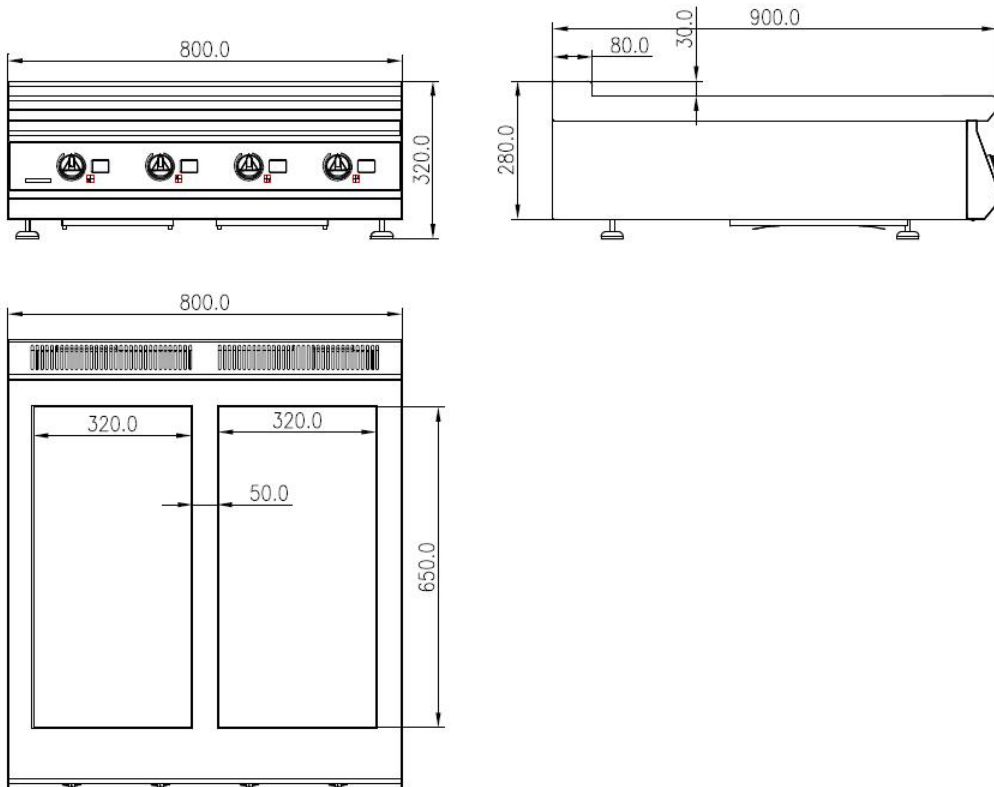

Product	Commercial Induction Quadruple Burners Range (Table Top)	Quantity		Item#	
					
<p>Standard Features</p> <ul style="list-style-type: none"> ● 4 separate power control knobs for independent operation and functionality. ● Simple control: use the power control knob to switch on/off, ● Turn the power control knob to make step-less power regulation ● The LED indicator will show the power level and also in case of error, it will show the error code enabling user to diagnose and correct minor problems ● Each induction burner (hob) is 3500 watts (maximum output), total 14,000 watts. ● Integral grease filter to ensure clean air intake ● Internal cooling fan to keep internal electronics cool ● Built-in pan detection: Minimum pot diameter 120mm ● Automatic pan detection provides instant energy transmission to pan and automatic switch off when pan is not present. ● Automatic power adjustment when ambient temperature rises too high or in case of empty pan heating to prevent overheating. ● Easy to clean high-impact glass-ceramic top surface ● Pan characterization feature measures pan almost instantly to allow unit to supply optimal power to each pan at every setting 					
<p>Qingdao Middleby Induction Co., Ltd. 9 Xinghai Road, Huanhai Economical Development Zone, Chengyang District, Qingdao 266108, P.R. China</p>				<p>Phone: +86532-8667-2001 Fax : +86532-8667-2003</p>	

Specifications

Model Number	IND-E0P-E3.5 *4TL
Power Requirements	3N~400V AC, 3Phase 5 Wires, 50/60Hz
Power Consumption	14,000W(MAX)
BTU Comparison	124,000BTU
Amperage	32A(MAX)
Ceran Glass	2 pieces of 320*650 SCHOTT Ceran Glass
Housing Material	SUS304, T=1.0mm
Dimensions(mm)	800*900*290*30
Weight(kg)	62
Packaged Dimensions(mm)	900*1000*500
Packaged Weight(kg)	86
Power Cord Length	Not Included
Plug Type	Not Included
Warranty	1 year